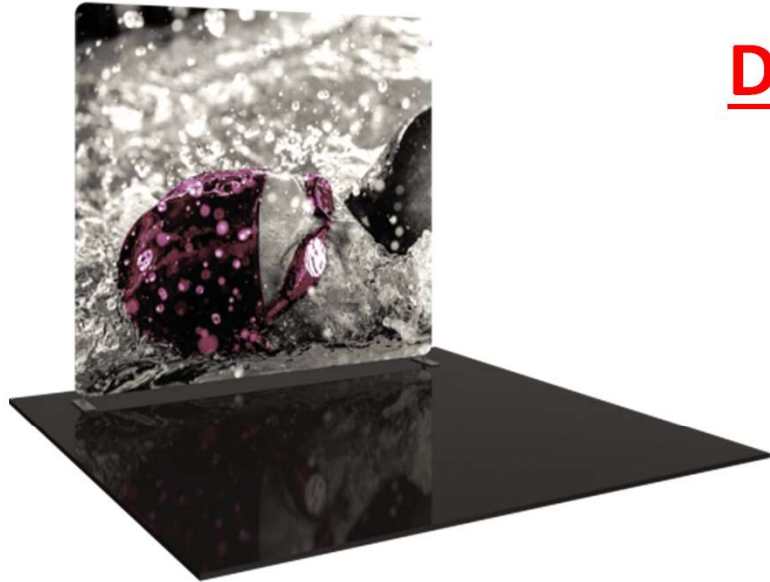

Description

Show-ready kit 10 for the perfect lightweight, easy to set up & tear down.! Dye-sub backwall fabric graphics pack a visual punch.

Embrace Counter & 1 spotlight

Ships in 10 workdays after approvals to print. Includes ground delivery.

Base rate $2039.95

Taxes Extra

For a minimum of 6 combined (kits 09,10)

Specially Priced $1,585ea.