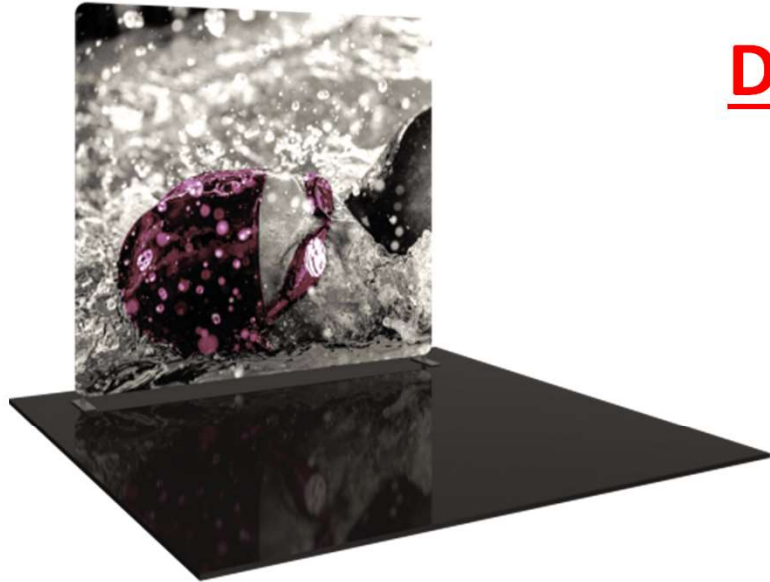

Description

Show-ready kit 09 for the perfect lightweight, easy to set up & tear down.! Dye-sub backwall fabric graphics pack a visual punch.
Includes Hop up Counter & 1 spotlight
Ships in 10 workdays after approvals to print.