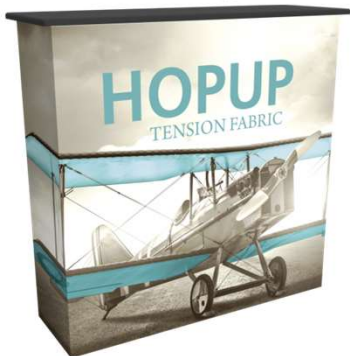

# Quotation Kit 09

8ft Flat Stretch Backwall / Hop Up Counter & 1 Spotlight

## Description

**Show-ready kit 09 for the perfect lightweight, easy to set up & tear down.!** Dye-sub backwall fabric graphics pack a visual punch.  
**Includes Hop up Counter & 1 spotlight**  
Ships in 10 workdays after approvals to print.