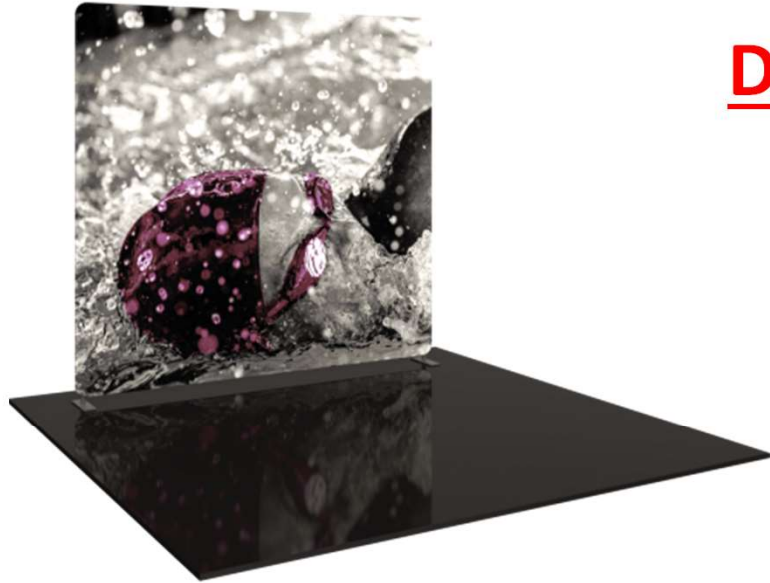

# Quotation Kit 08

8 ft Flat Stretch Backwall / Table Throw & 1 Spotlight

## Description

Show-ready kit 08 for the perfect lightweight, easy to set up & tear down.! Dye-sub backwall fabric graphics pack a visual punch. Includes 6ft printed table throw & one spotlight. Ships in 10 workdays after approvals to print.