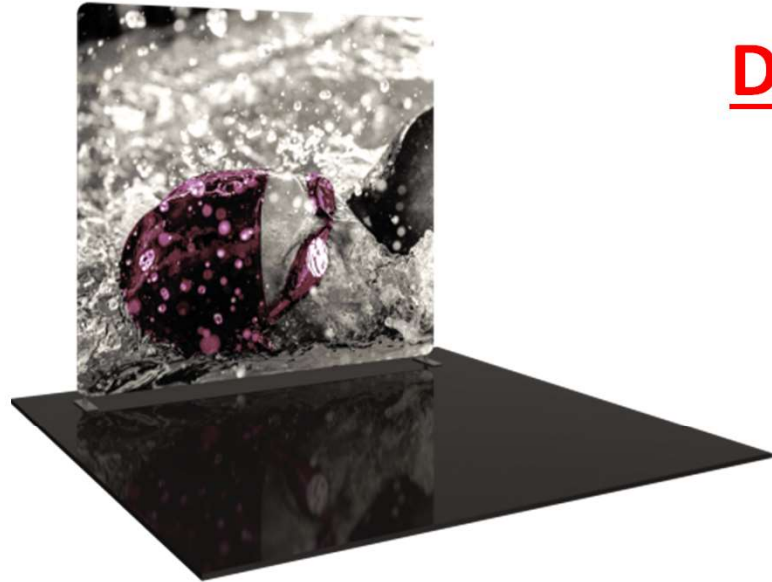

Quotation Kit 08

8 ft Flat Stretch Backwall / Table Throw & 1 Spotlight

Description

Show-ready kit 08 for the perfect lightweight, easy to set up & tear down.! Dye-sub backwall fabric graphics pack a visual punch. Includes 6ft printed table throw & one spotlight
Ships in 10 workdays after approvals to print.

Includes ground delivery.

Taxes Extra

Specially Priced \$1,095ea.

Quotation Kit 09

8ft Flat Stretch Backwall / Hop Up Counter & 1 Spotlight

Description

Show-ready kit 09 for the perfect lightweight, easy to set up & tear down.! Dye-sub backwall fabric graphics pack a visual punch.
Includes Hop up Counter & 1 spotlight
Ships in 10 workdays after approvals to print.

Includes ground delivery.

Taxes Extra

Specially Priced \$1,485ea.

Quotation Kit 10

8 ft Flat Stretch Backwall / Embrace Counter & 1 Spotlight

Description

Show-ready kit 10 for the perfect lightweight, easy to set up & tear down.! Dye-sub backwall fabric graphics pack a visual punch.