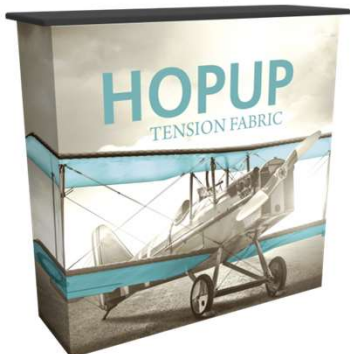

Quotation Kit 08

8 ft Flat Stretch Backwall / Table Throw & 1 Spotlight

Description

Show-ready kit 08 for the perfect lightweight, easy to set up & tear down.! Dye-sub backwall fabric graphics pack a visual punch. Includes 6ft printed table throw & one spotlight
Ships in 10 workdays after approvals to print.

Includes ground delivery.

Taxes Extra

Specially Priced \$1,095ea.

Quotation Kit 09

8ft Flat Stretch Backwall / Hop Up Counter & 1 Spotlight

Description

Show-ready kit 09 for the perfect lightweight, easy to set up & tear down.! Dye-sub backwall fabric graphics pack a visual punch.
Includes Hop up Counter & 1 spotlight
Ships in 10 workdays after approvals to print.

Includes ground delivery.

Taxes Extra

Specially Priced \$1,485ea.

Quotation Kit 10

8 ft Flat Stretch Backwall / Embrace Counter & 1 Spotlight

Description

Show-ready kit 10 for the perfect lightweight, easy to set up & tear down.! Dye-sub backwall fabric graphics pack a visual punch.